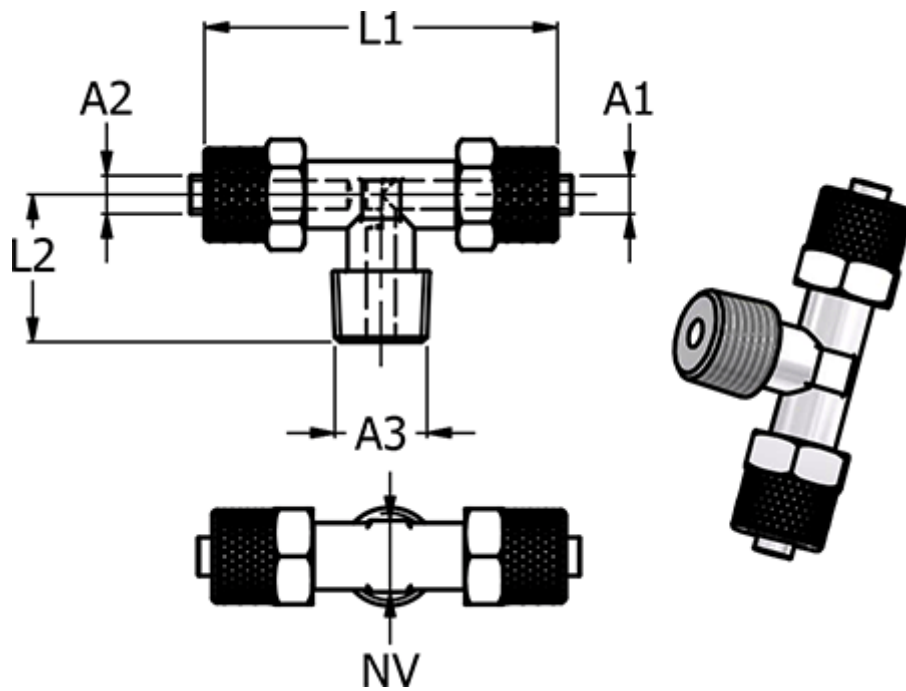

Data Sheet

Article number: 5861411212

Description: Push-on fitting 14.112-12, metal Ø12/10-R 1/2"-Ø12/10
Tee with conical thread

Measures

= -
= -
= -

Thread A3 = R 1/2"

Hose diameter A1 = 12/10

Hose diameter A2 = 12/10

L1 = 62.0

L2 = 26.0

NV = 17